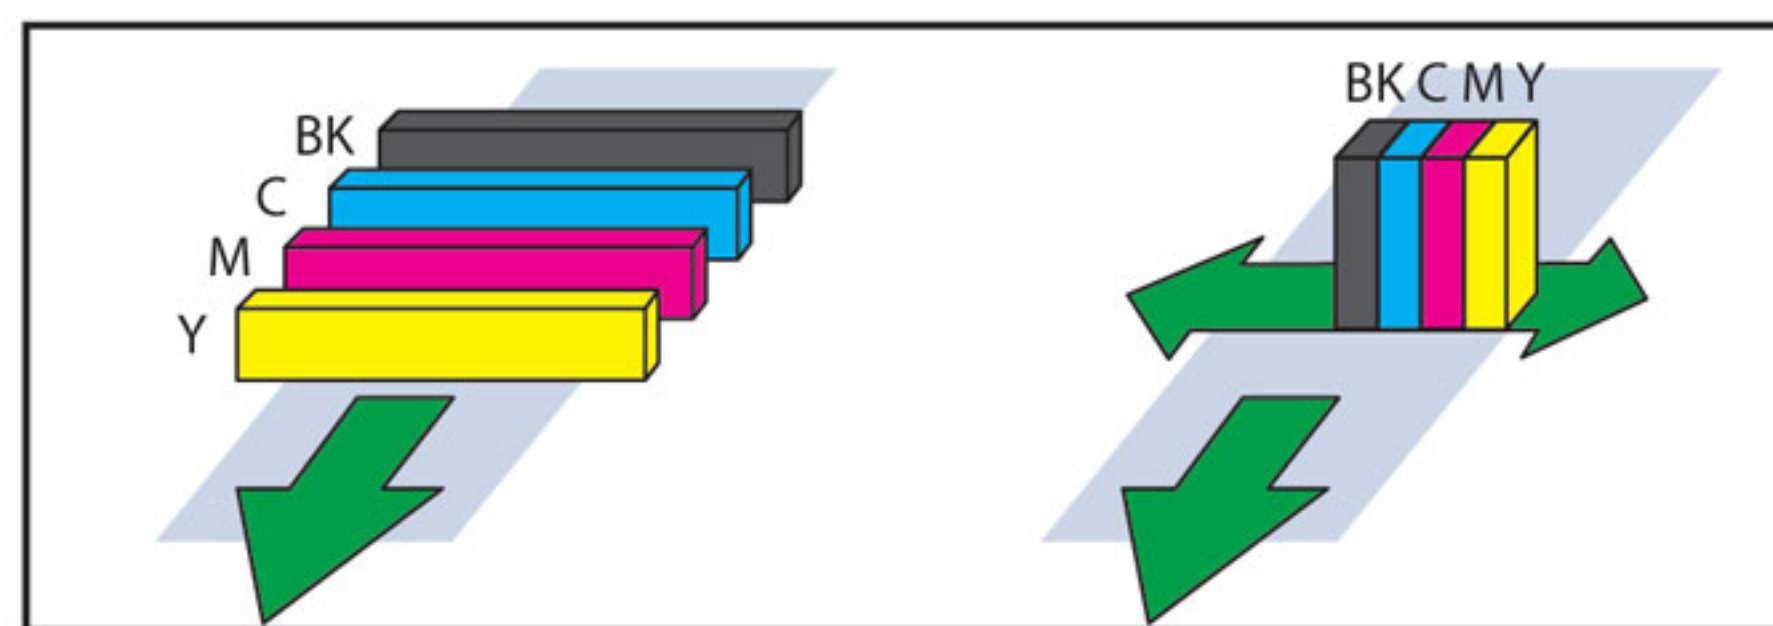

Single-pass printing (SCC-4000D)

Serial printing

www.alphacard.com
(877) 232-6799