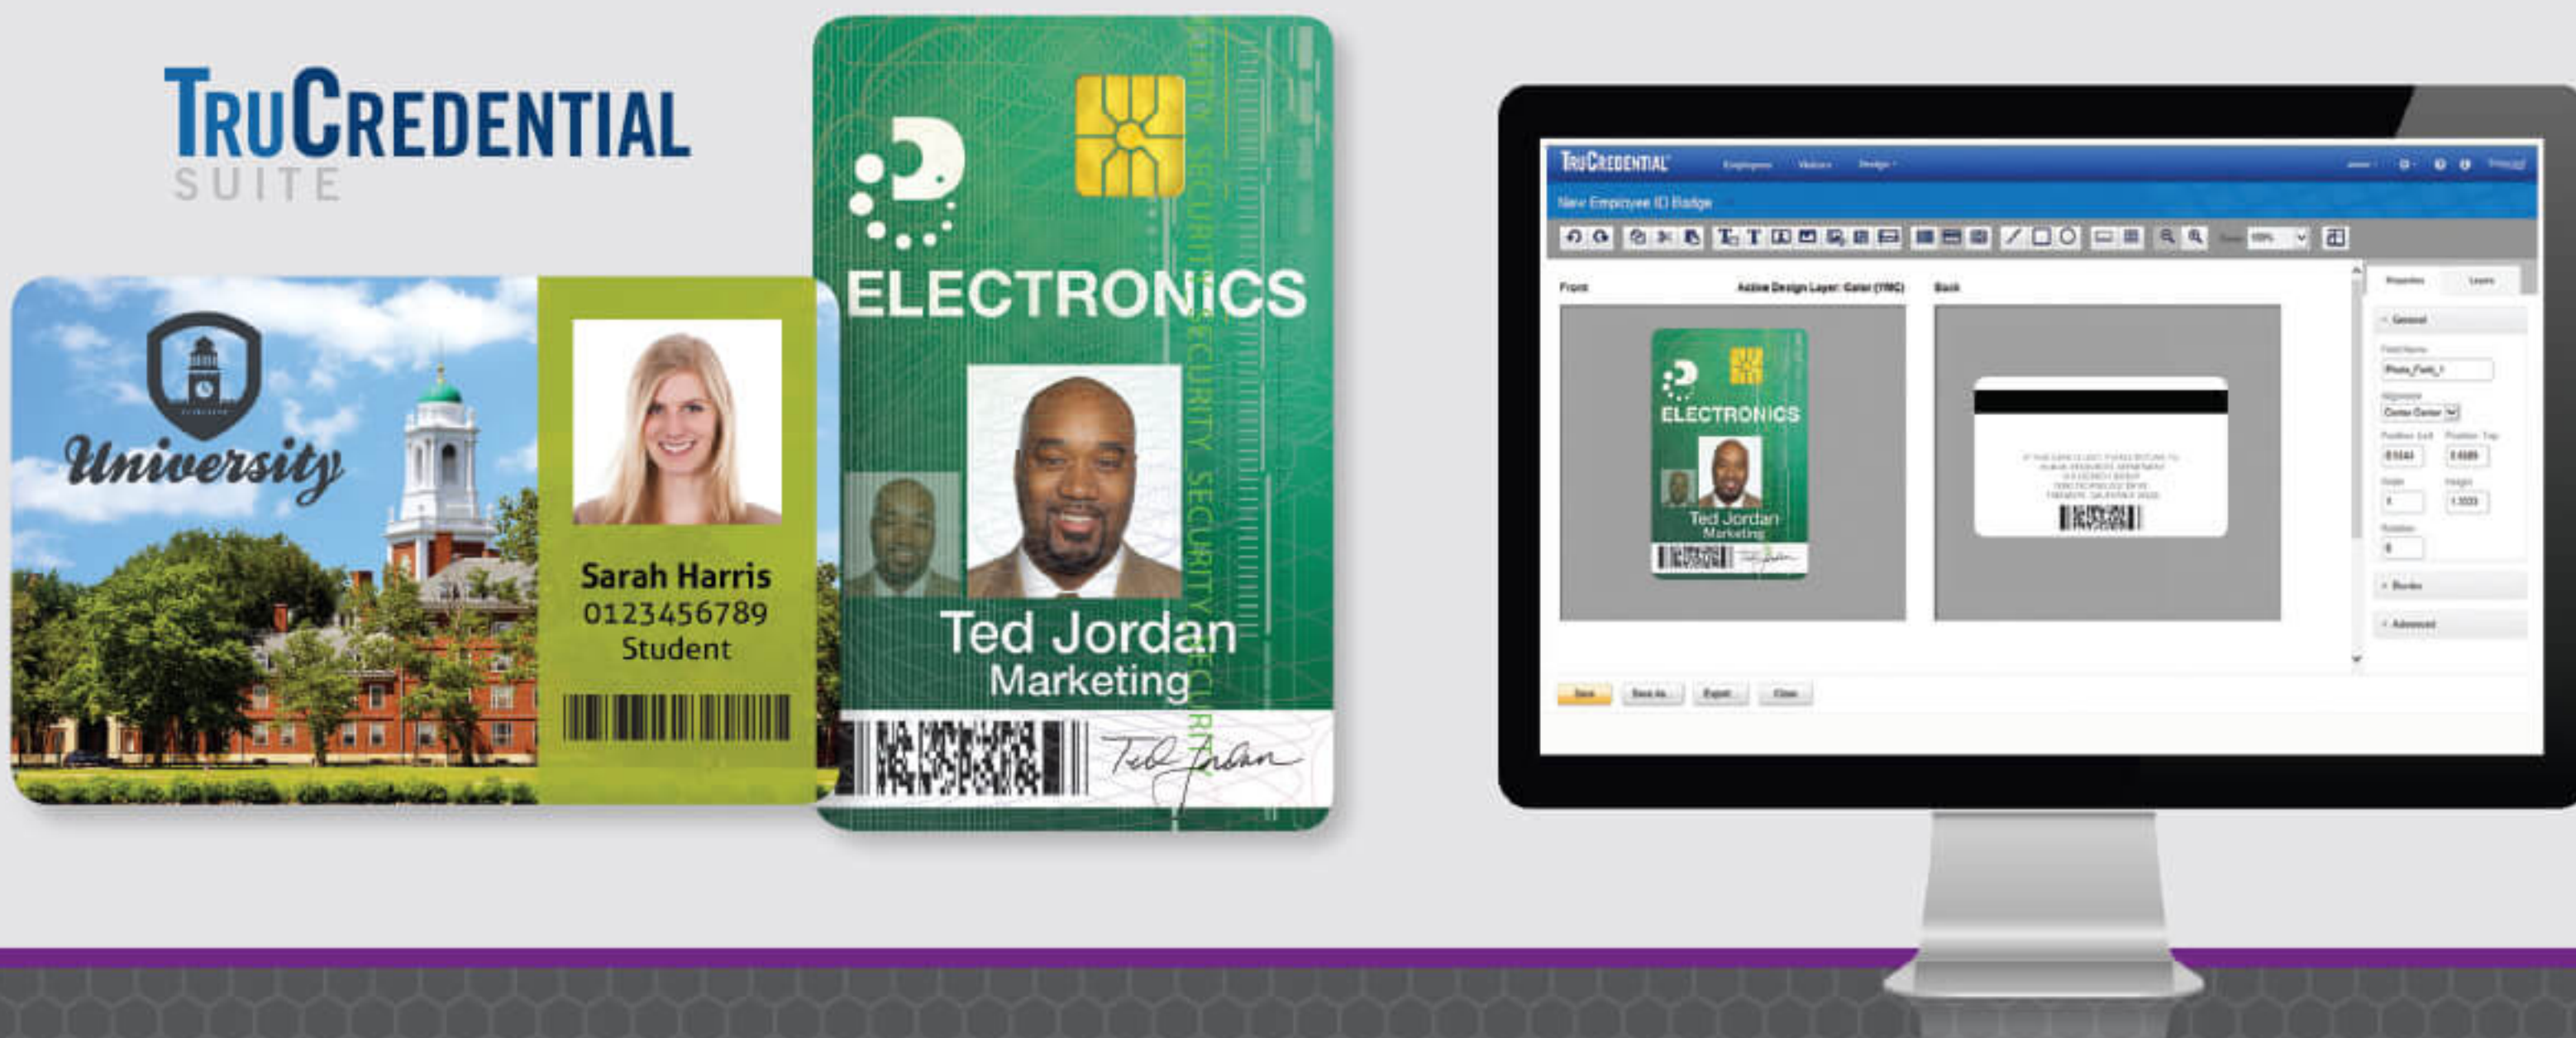

# DATACARD® TRUCREDENTIAL SOFTWARE INTEGRATED SOLUTIONS PROFESSIONAL & ENTERPRISE EDITIONS

## YOUR PROGRAM, YOUR CHOICE

The Datacard® TruCredential Suite offers an edition that's just right for you — whether you're just starting a credential issuance program or need to grow your current capabilities.

### TruCredential Software, Professional

- Smart card support
- Decentralized data capture
- Centralized data management
- Microsoft Active Directory integration support
- Oracle database support
- Document scan capture support

## A True Enterprise Solution for Streamlining Your Enrollment, Issuance and Data Management

When you need to issue credentials with higher levels of security, Datacard® TruCredential Integrated Solutions software provides a next-generation solution. This modern, intuitive, browser-based platform provides the core software tools needed to design, print and manage IDs and credentials. TruCredential Integrated Solutions software also allows you to streamline your organization's enrollment, issuance and data management with enhanced features and functionality.